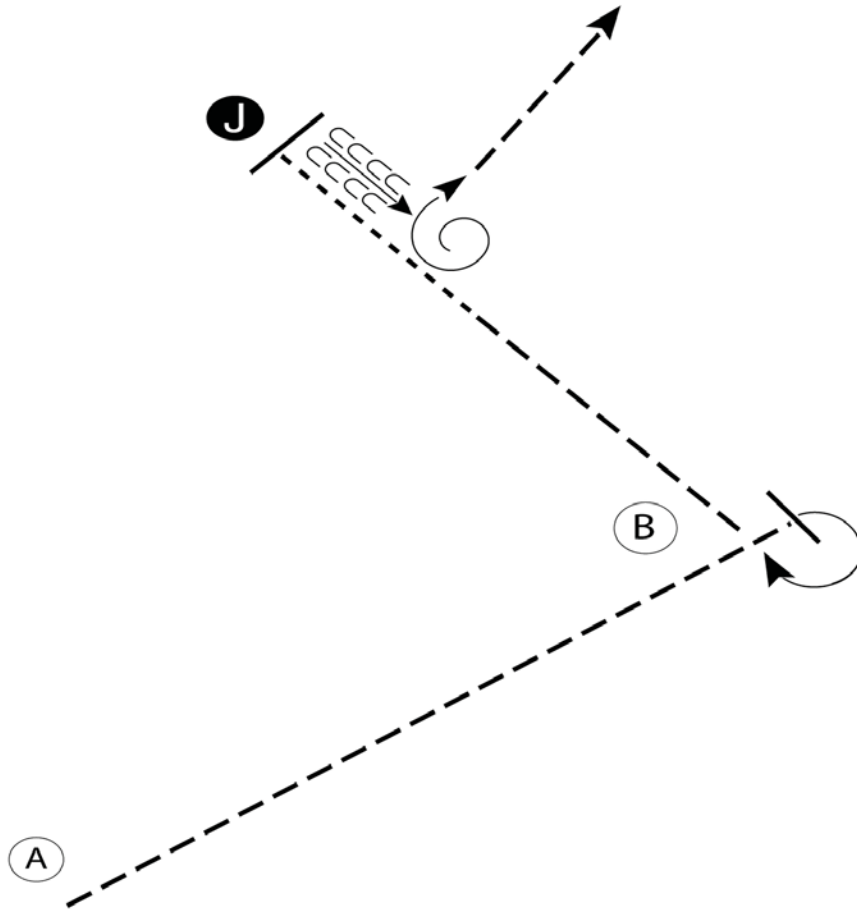

Area 3 All Novice Show 2010

Showmanship (Novice Amateur)

Show Date: 08/13/2010

w w w . H o r s e S h o w P a t t e r n s . c o m

w w w . H o r s e S h o w P a t t e r n s . c o m

1. Begin at A. Trot past B and stop
2. Perform a 270 degree turn
3. Trot halfway to the Judge
4. Break to the walk and walk to the Judge
5. Stop and set up for inspection
6. When dismissed back one horse length
7. Perform a 450 degree turn and trot to the line-up

Walk	-----
Trot	- - - - -
Back	← S S S S
Marker	ⓑ
Judge	ⓐ

[S/2-27]

Pattern Provided by:

Kim Hazlett