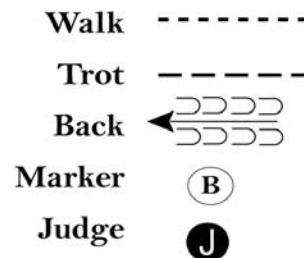

Area 3 All Novice Show 2010

Showmanship (Small Fry)

Show Date: 08/13/2010

w w w . H o r s e S h o w P a t t e r n s . c o m

w w w . H o r s e S h o w P a t t e r n s . c o m

Be ready at A.

1. Walk from A to Judge.
2. Stop and set up for inspection.
3. When dismissed, perform a 90 degree turn.
4. Trot away from judge.
5. Follow the instructions of your ring steward.

[S/WT-13]

Pattern Provided by:

Kim Hazlett