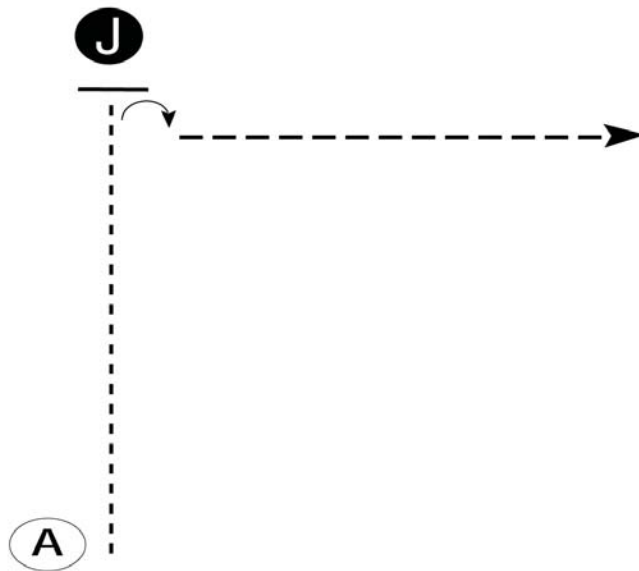

Area 3 All Novice Show 2010

Showmanship (Small Fry)

Show Date: 08/13/2010

w w w . H o r s e S h o w P a t t e r n s . c o m

w w w . H o r s e S h o w P a t t e r n s . c o m

Be ready at A.

1. Walk from A to Judge.
2. Stop and set up for inspection.
3. When dismissed, perform a 90 degree turn.
4. Trot away from judge.
5. Follow the instructions of your ring steward.

[S/WT-13]

Pattern Provided by:

Kim Hazlett