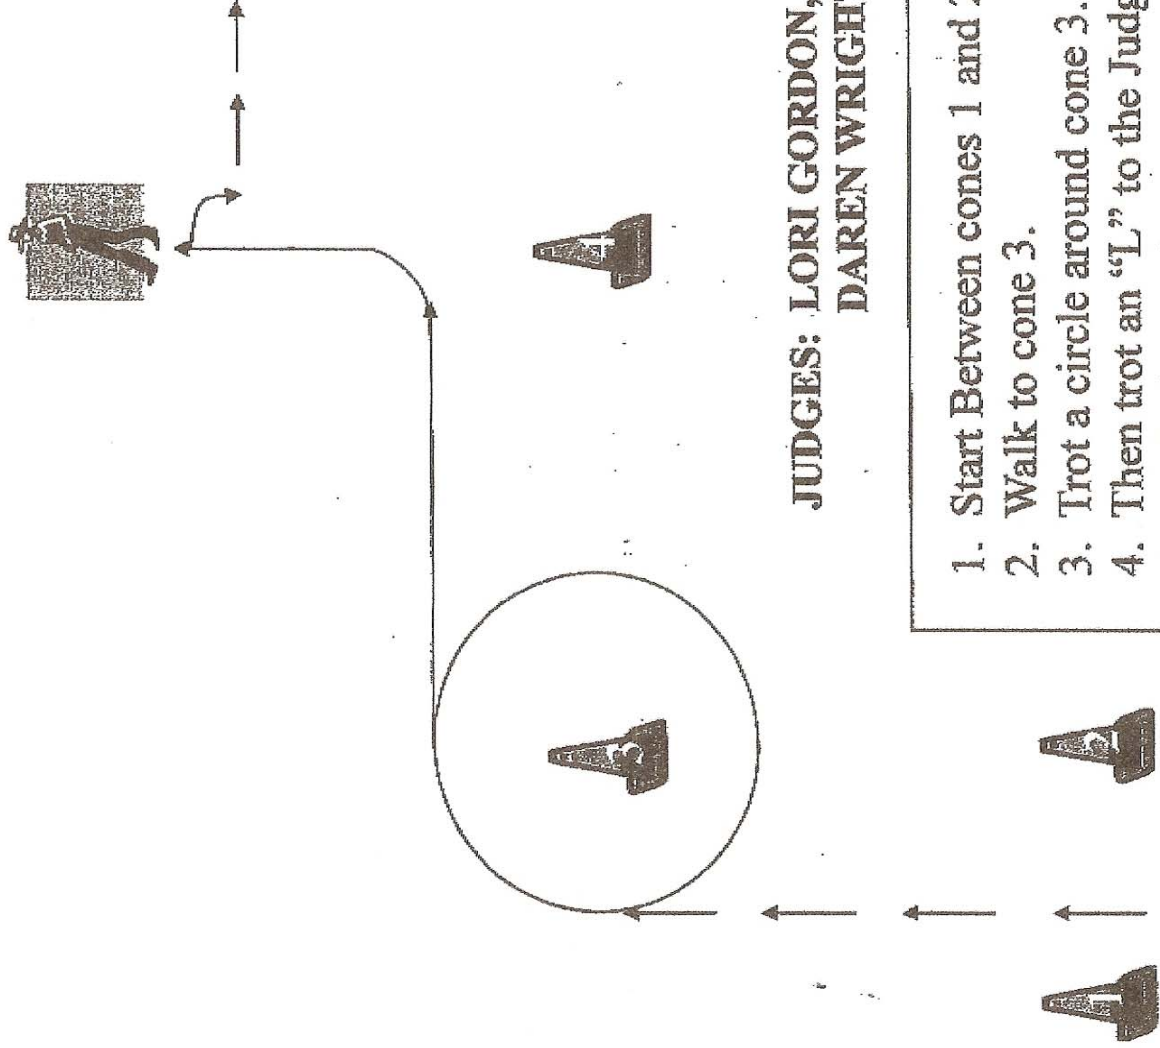

Area 3 Summer Circuit

(Small Fry) · Showmanship

Sunday, August 15th

**JUDGES: LORI GORDON, PA
DAREN WRIGHT, OH**

1. Start Between cones 1 and 2.
2. Walk to cone 3.
3. Trot a circle around cone 3.
4. Then trot an 'L' to the Judge and set up for inspection.
5. When dismissed do a 90 degree turn and walk out of arena.