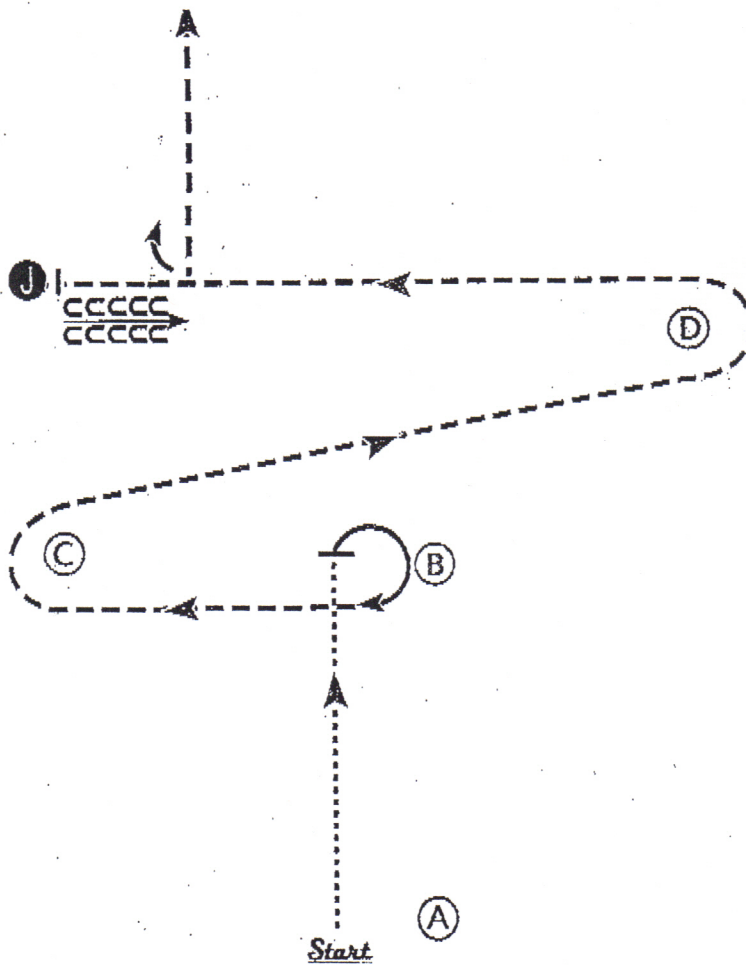

SUMMERAMA 2010, 25th Anniversary

Thursday, July 1, 2010

Judges: MARTY JO HAYS, Oh
JOHN TUCKEY, Ky

1. Walk A to B.
2. Stop at B. Turn 270 degrees.
3. Trot around C and D.
Stop and set-up for inspection.
4. Back 5 steps. Turn 90 degrees.
5. Trot to exit.

Pattern Legend

Walk
Jog/Trot	-----
Lope/Canter	—————
Extended Trot/Jog	———
Leg Yield	
Hand Gallop	-----
Change Lead	≠
Gate	< >
Back	←←←
Judge	ⓐ
Marker	○
Sidepass	←←←