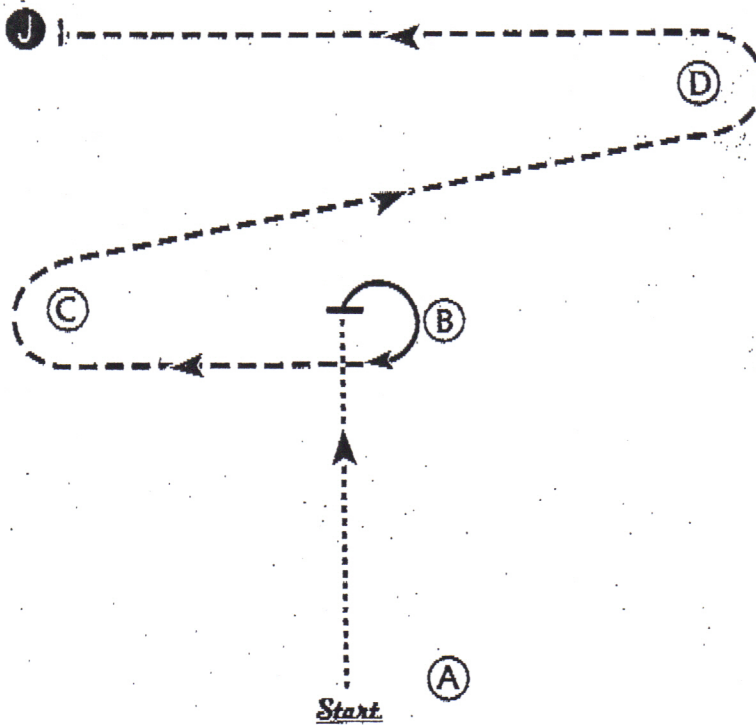

SMALL FRY

Showmanship

SUMMERAMA 2010, 25th Anniversary

Thursday, July 1, 2010

Judges: MARTY JO HAYS, Oh
JOHN TUCKEY, Ky

1. Walk A to B.
2. Stop at B. Turn 270 degrees.
3. Trot around C and D
to the judge and set-up
for inspection.
exit when dismissed

Pattern Legend

| | |
|-------------------|-----------|
| Walk | |
| Jog/Trot | - - - - - |
| Lope/Canter | ————— |
| Extended Trot/Jog | ————— |
| Leg Yield | |
| Hand Gallop | ————— |
| Change Lead | ≠ |
| Gate | < > |
| Back | ← SS |
| Judge | ⓐ |
| Marker | ⓐ |
| Sidepass | ←← |