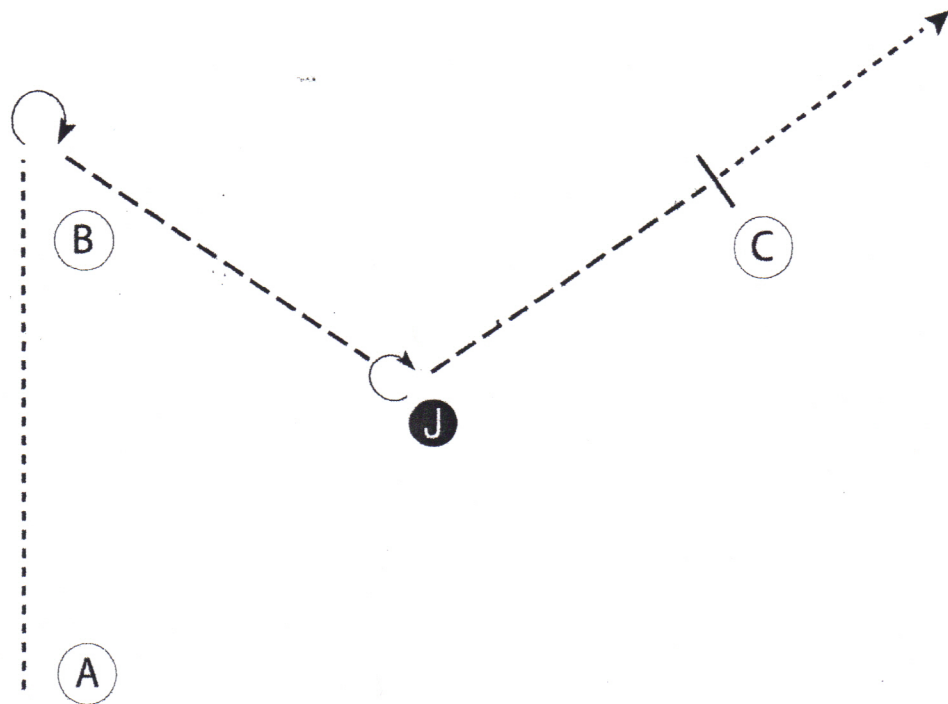

## Showmanship (Small Fry)

Sunday, July 4, 2010

www.HorseShowPatterns.com

www.HorseShowPatterns.com

Be ready at A.

1. Walk to and past B.
2. Stop past B, turn 135 degrees and trot to judge.
3. Stop and set up for inspection.
4. When dismissed, do a 3/4 turn and trot to C.
5. Stop at C. When dismissed, walk straight away from C to exit.

[SWT-24]

**Pattern Provided by:**

**Judges: DEBBIE CUVELIER,  
CLAY MACLEOD, Ca**