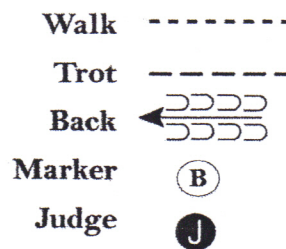

## Showmanship (Small Fry)

Sunday, July 4, 2010

www.HorseShowPatterns.com

www.HorseShowPatterns.com

Be ready at A.

1. Walk to and past B.
2. Stop past B, turn 135 degrees and trot to judge.
3. Stop and set up for inspection.
4. When dismissed, do a 3/4 turn and trot to C.
5. Stop at C. When dismissed, walk straight away from C to exit.

[SWT-24]

**Pattern Provided by:**

**Judges: DEBBIE CUVELIER,  
CLAY MACLEOD, Ca**